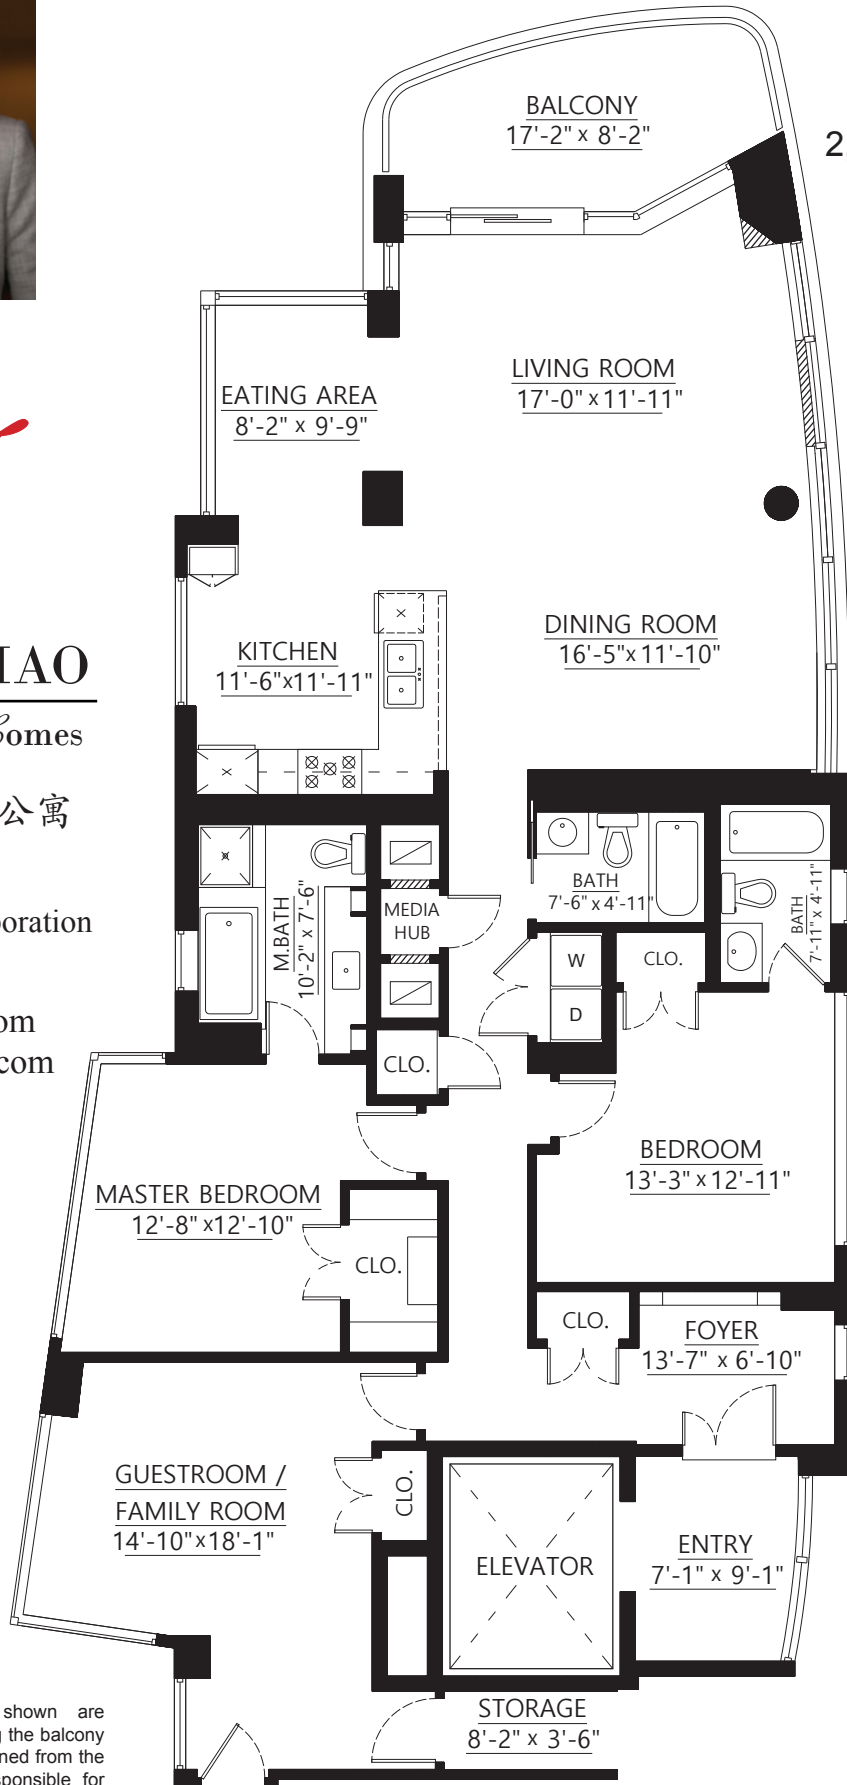

Villa 8 - 9 Smithe News
Waterfront Villa Living in False Creek

2,023 Sq. Ft. Interior +
 120 Sq. Ft. Balcony

JULIANA JIAO

Unique Luxury Homes

焦守昕 特色豪华公寓

Juliana Jiao

Personal Real Estate Corporation

604-807-4222

www.JulianaJiao.com

juliana@julianajiao.com

Disclaimer: all the measurements shown are measured by Pixilink Solutions, including the balcony size. The interior square footage is obtained from the registered strata plan. Buyers are responsible for confirming the measurements.